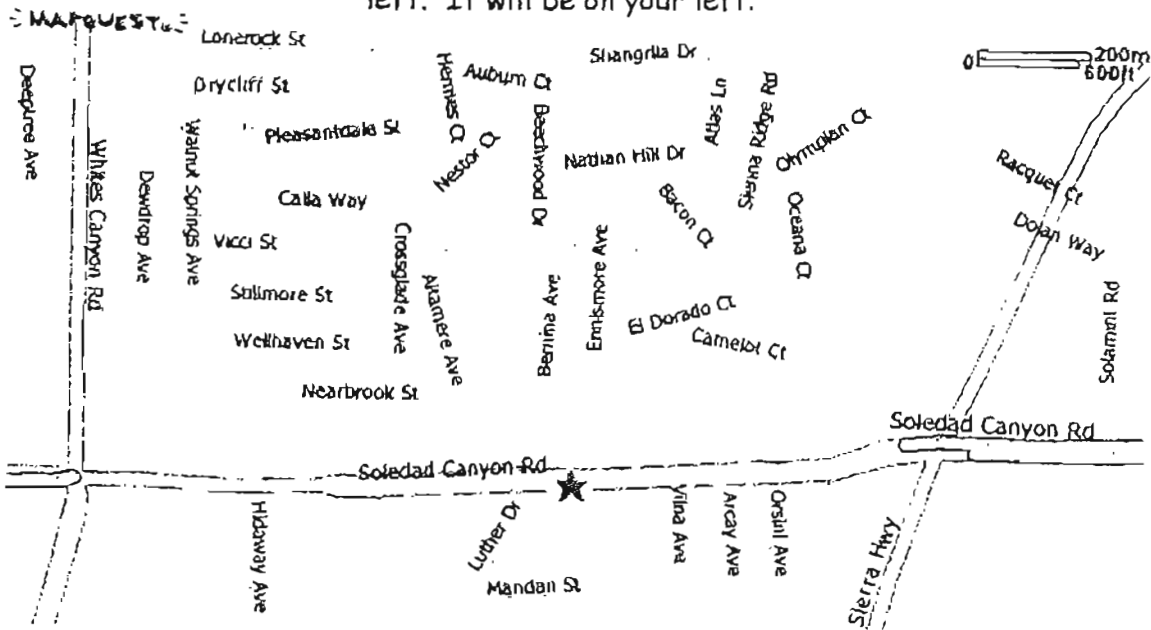

Rain or Shine
No refunds for no-shows

LIVE
BAND

Check out www.trivalleygto.com for more info.

TRI-VALLEY GTOs / ALL-YEAR MUSCLE CAR SHOW

APRIL 12, 2008 / ROUTE 66 CLASSIC GRILL

18730 Soledad Canyon Road, Canyon Country (661) 298-1494

Take the 14 Freeway to Sierra Highway. Travel North to Soledad Canyon Road and turn left. It will be on your left.

----- PRE-REGISTRATION & CAR ENTRY FORM -----

PRE-ENTRY \$15.00 (by March 29th)
 Confirmations will be mailed/e-mailed by 3/29.