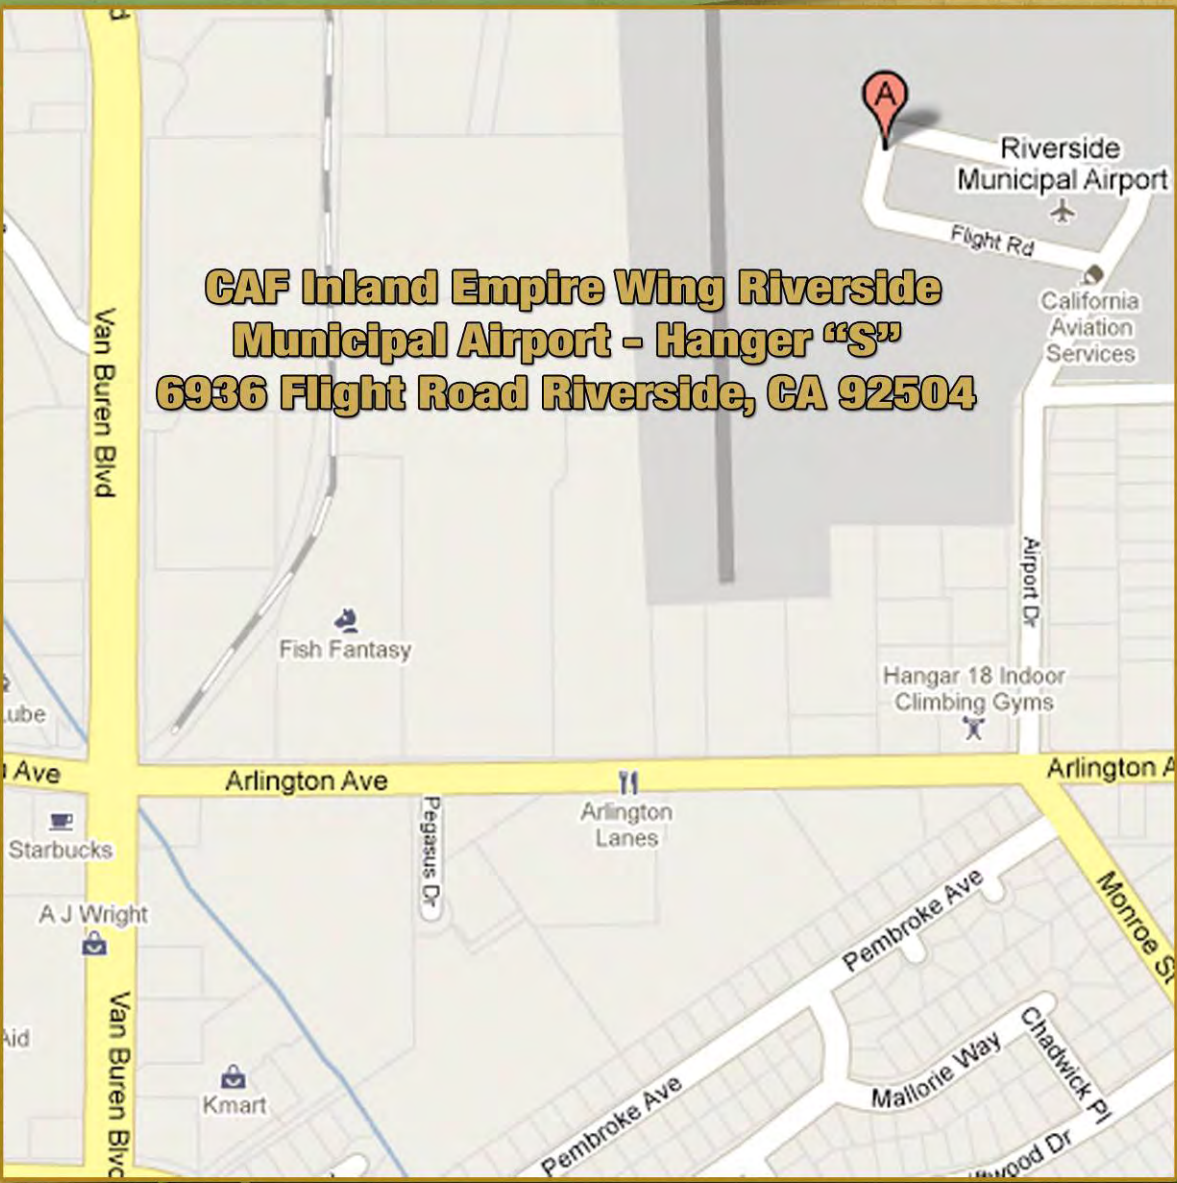

THE CAF PRESENTS

WHEELS TO WARBIRDS CRUISE

Flyer downloaded from www.SoCalCarCulture.com

**CAF Inland Empire Wing Riverside
Municipal Airport - Hanger "S"
6936 Flight Road Riverside, CA 92504**