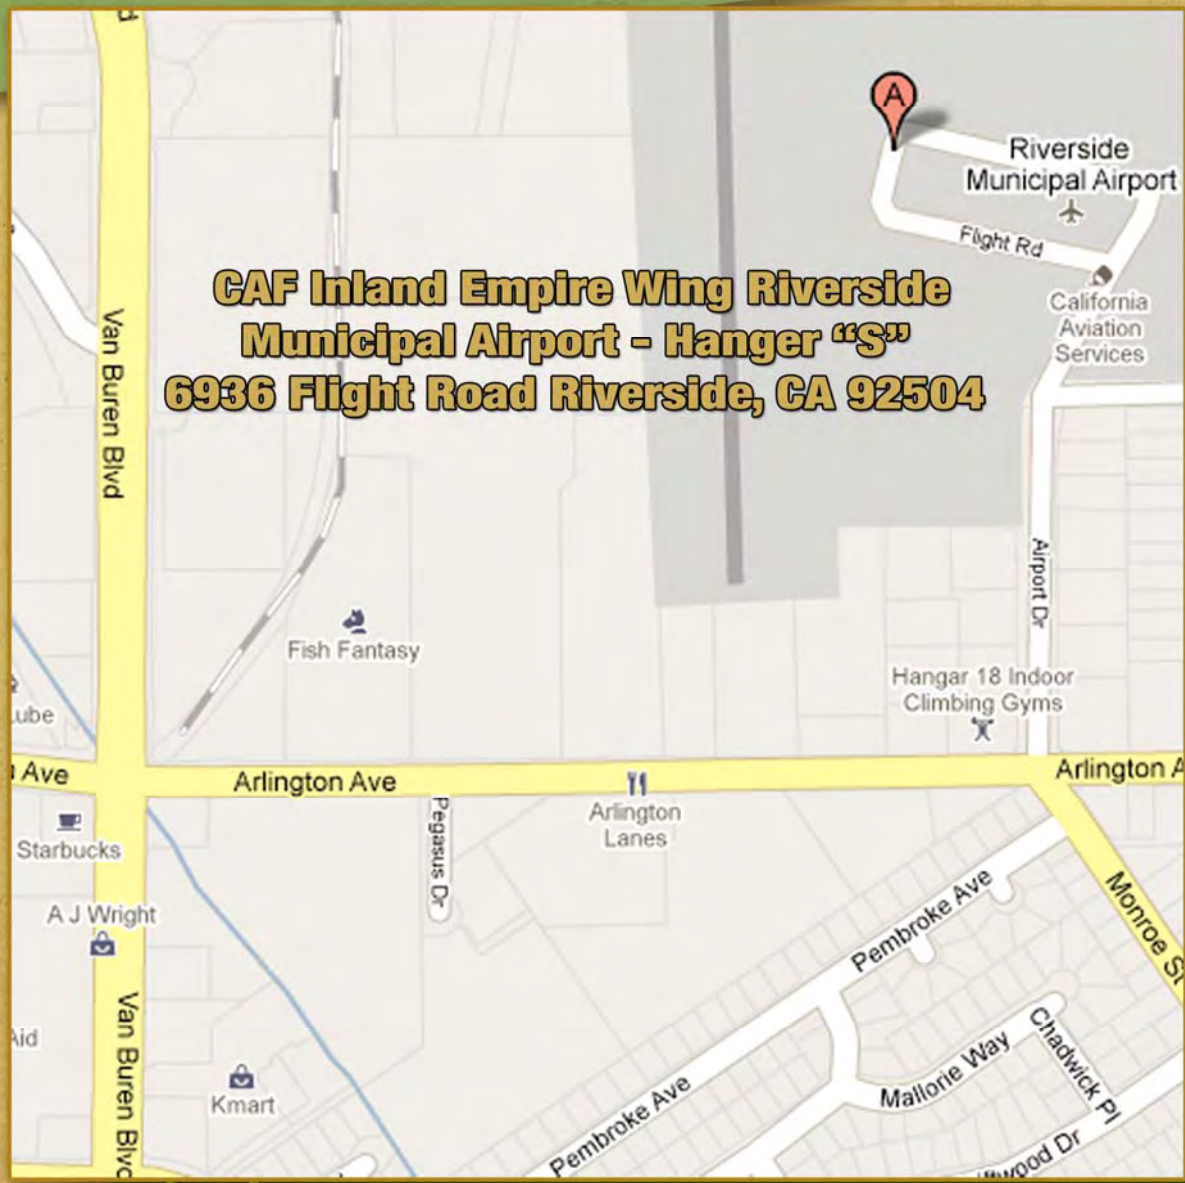

THE CAF PRESENTS

WHEELS TO WARBIRDS

CRUISE

Flyer downloaded from www.SoCalCarCulture.com

**CAF Inland Empire Wing Riverside
Municipal Airport - Hanger "S"**
6936 Flight Road Riverside, CA 92504