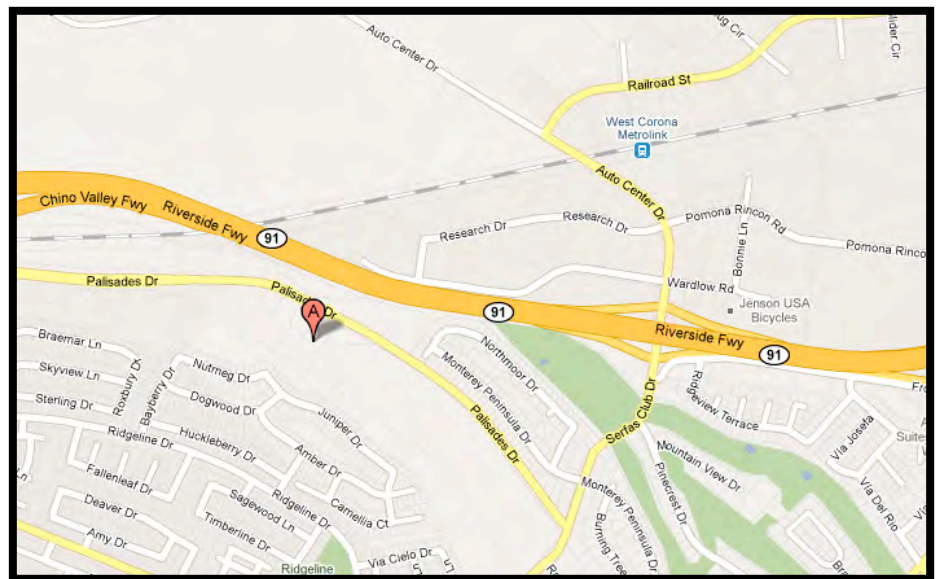

# Springfest 2014

Saturday, May 10th, 2014 9:00 A.M. - 2:00 P.M.  
at Wolfsburg West

2850 Palisades Dr., Corona, CA 92880

Flyer downloaded from [www.SoCalCarCulture.com](http://www.SoCalCarCulture.com)

- Gates Open at 8:00 a.m.
  - \$10 for Show Cars
  - \$25 for Swap spaces
  - Free for Spectators
- 
- \* Car Show with People's Choice Awards
  - \* Raffles for Awesome Prizes
  - \* Hot Dog Fred
  - \* Children's Activities
  - \* Slow Drags with prizes.
  - \* Dash Plaques for the 1st 100 Participants
  - \* Open to ALL Volkswagens & Porsches