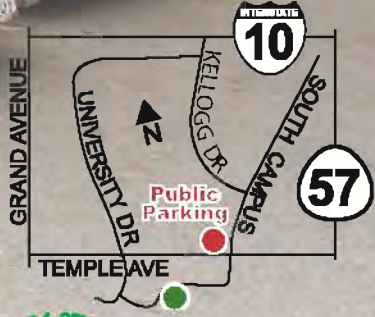

We Welcome
**Customs, Antiques, Classics,
 Muscle, Street Rods, Special
 Interest, Motorcycles,
 and Tractors**

Parking is \$3 for spectators
 but admission is **FREE!**

FARM STORE
 Farm Store
 4102 S. University Drive
 Pomona, CA 91768
 (909) 869-4906