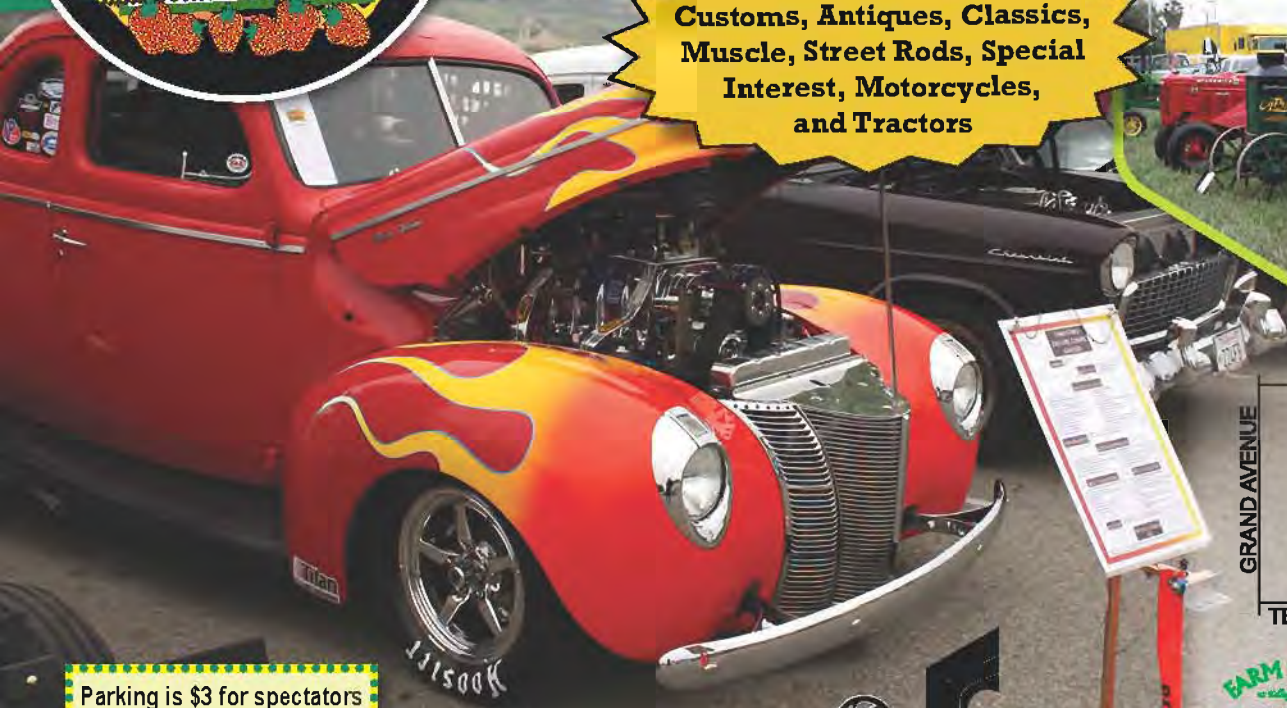

The Cal Poly Pomona Farm Store Presents
THE 6TH ANNUAL TRACTOR & CAR SHOW
and Strawberry Festival • MAY 12, 2012 • 10 AM - 3 PM

We Welcome
**Customs, Antiques, Classics,
Muscle, Street Rods, Special
Interest, Motorcycles,
and Tractors**

Parking is $3 for spectators
but admission is **FREE!**

FARM STORE
Farm Store
4102 S. University Drive
Pomona, CA 91768
(909) 869-4906

VEHICLE & TRACTOR ENTRY FORM AND INFORMATION

$25: If entry form is postmarked by **April 30, 2012** fee includes one event t-shirt. Later entries do not include t-shirt.

Make checks payable to: Cal Poly Pomona Foundation, Inc.
Send entries to: Andrea Struve, College of Agriculture, Cal Poly Pomona
3801 W. Temple Avenue, Pomona, CA 91768
Contact Info: Andrea Struve (909) 869-3637 or amfrontino@csupomona.edu

Parking times: Tractors 6:30 - 7:30 am & Vehicles 7:30 - 9:00 am
*Participants who arrive at other times may be turned away.
Trophies awarded at 2pm and participants must stay until 3pm.

Name (please print legibly): _____

Address: _____

City: _____ State: _____ Zip: _____ Phone: (____) _____

Email: _____ Shirt size: adult M L XL 2XL 3XL
(Circle one) *Add $5 for 2XL and 3XL

Vehicle/Tractor Info: Year: _____ Make: _____ Model: _____ License: _____

Club Affiliation: _____ How did you hear about this event? _____

Flyer downloaded from www.SoCalCarCulture.com

* No Registration will be honored without signing and dating our waiver. Once we receive this completed entry form, a waiver will be sent to you in the mail.

Tractor & Car Show and Strawberry Festival • May 12, 2012 • 10am - 3pm • Cal Poly Pomona Farm Store