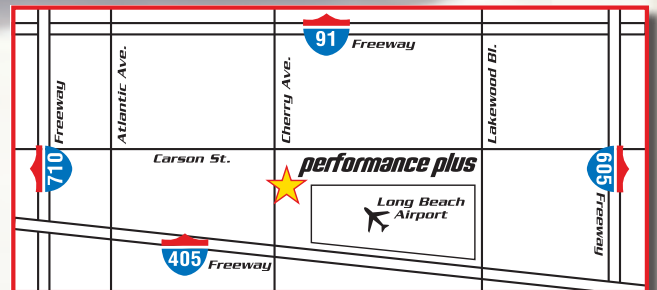

FAMILY FRIENDLY!

HOME OF

*All proceeds from this event will go toward our fall food drive which supports local charities.

Thank You to our generous sponsors!

INFORMATION:

CRUISE PARTICIPANTS

- Open to all modified vehicles: Hot Rods, Originals, Customs, Muscle Cars, Low Riders, Classic Trucks, etc.
- Awards given to the top five vehicles.
- Registration is \$20 per vehicle*
- Early registration begins at 4pm.

SPECTATOR PARKING:

Lot location at the South East corner of Cover and Cherry one block south of our location. See map for details.

3910 Cherry Ave, Long Beach, CA 90807

562.988.0211

PerformancePlusTire.com