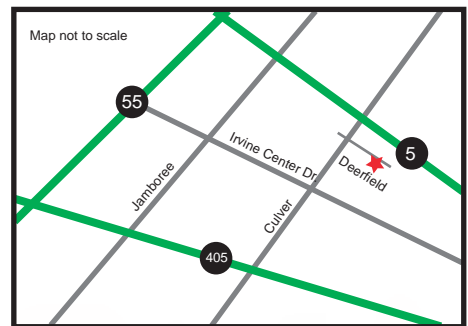

### Mail to:

Venado PTSA Car Show, 4 Deerfield, Irvine, Ca 92604

From 5 Fwy: Exit Culver South, left on Deerfield.

From 405 Fwy: Exit Culver North, right on Deerfield

Car Make \_\_\_\_\_ Model \_\_\_\_\_ Year \_\_\_\_\_