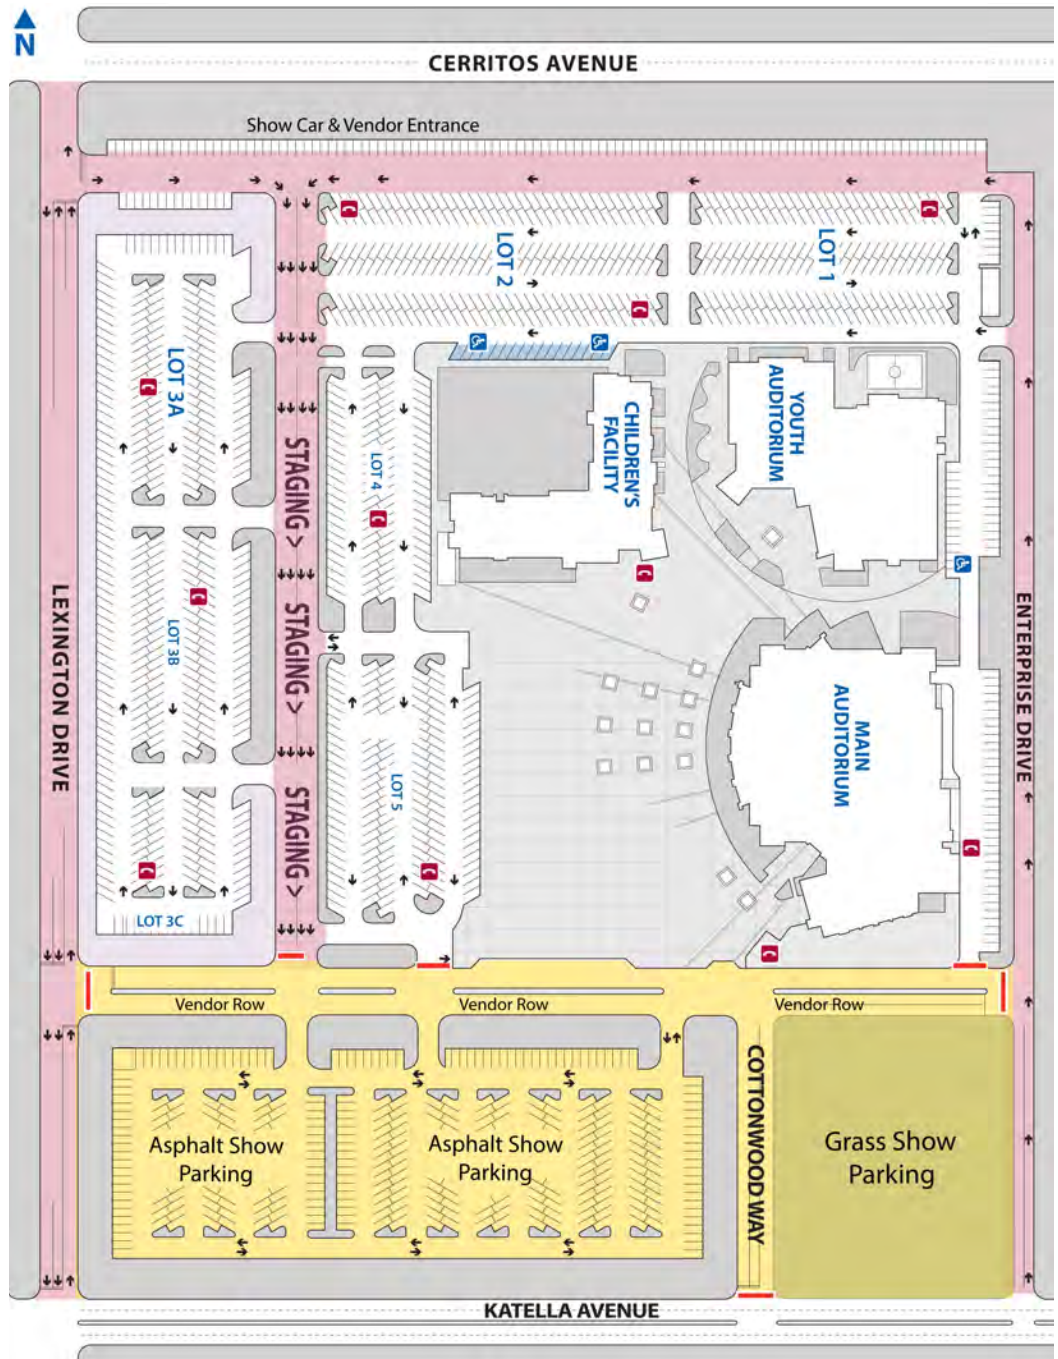

- $35 before May 20th, shirt & faster entry
- $40 after May 20th, No Shirt, Pay at Gate
- Staging Begins at 7:30AM
- Show Cars Parked Spaciously
- Show Times - 9AM to 3PM
- Award Ceremony - 2PM
- Family Car Show Great Location
- Many Awesome Raffle Prizes
- 50/50 Opportunity Drawing
- Weighted Ez-Ups OK - No BBQ's please
- Vintage Drag Racers & Specialty Cars
- Great Food Vendors and Music
- Over 50 Vendors for Shopping
- Lots of Spectator Parking
- Quick Entry for Pre-registered
- Over 300 show cars
- 1000's of spectators
- Funds for Good Cause

Grass or Asphalt Show Parking
Cottonwood Church - 4505 Katella Blvd, Cypress 90630
First Come First Serve - Grass Holds 100 Cars