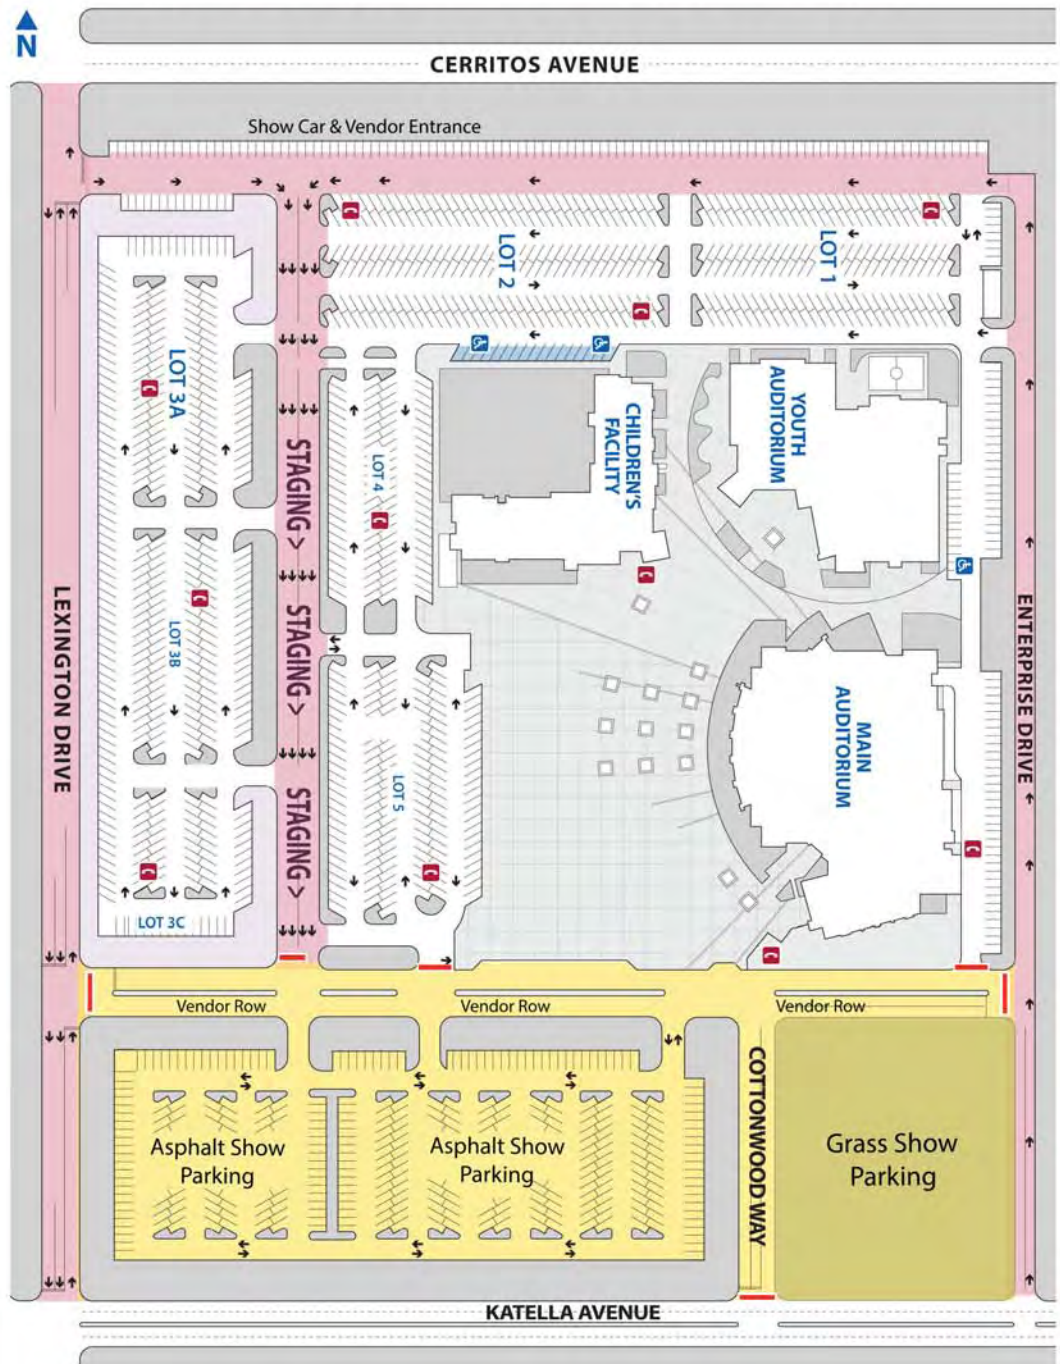

- $35 before May 16th, shirt & faster entry
- $40 after May 16th, No Shirt, Pay at Gate
- Staging Begins at 7:30AM
- Show Cars Parked Spaciously
- Show Times - 9AM to 3PM
- Award Ceremony - 2PM
- Family Car Show Great Location
- Many Awesome Raffle Prizes
- 50/50 Opportunity Drawing
- Weighted Ez-Ups OK - No BBQ's please
- Vintage Drag Racers & Specialty Cars
- Great Food Vendors and Music
- Over 50 Vendors for Shopping
- Lots of Spectator Parking
- Quick Entry for Pre-registered
- Over 300 show cars
- 1000's of spectators
- Funds for Good Cause

Grass or Asphalt Show Parking
Cottonwood Church - 4505 Katella Blvd, Cypress 90630
First Come First Serve - Grass Holds 100 Cars