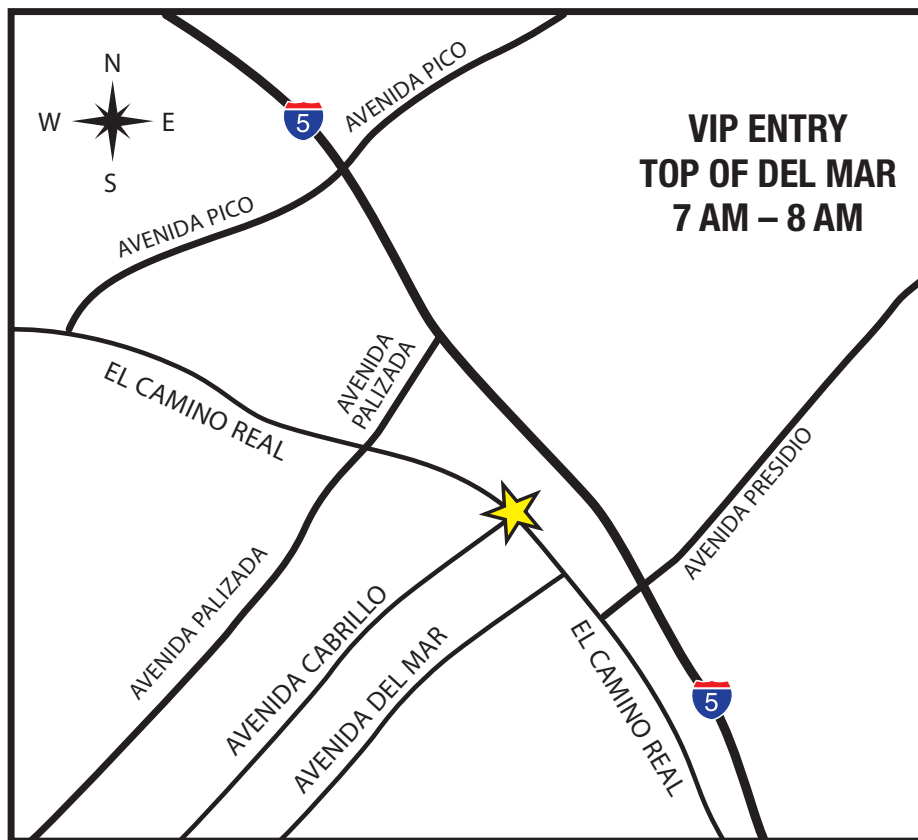

Traveling North on the 5 fwy.
exit Avenida Presidio - left
right on El Camino Real

7:30 AM ENTRY EL CAMINO REAL AND CABRILLO

SHOW TIME 10 AM – 4 PM • NO EARLY DEPARTURES

Show Quality Cars Only *(submit a photo) Awards will be given*