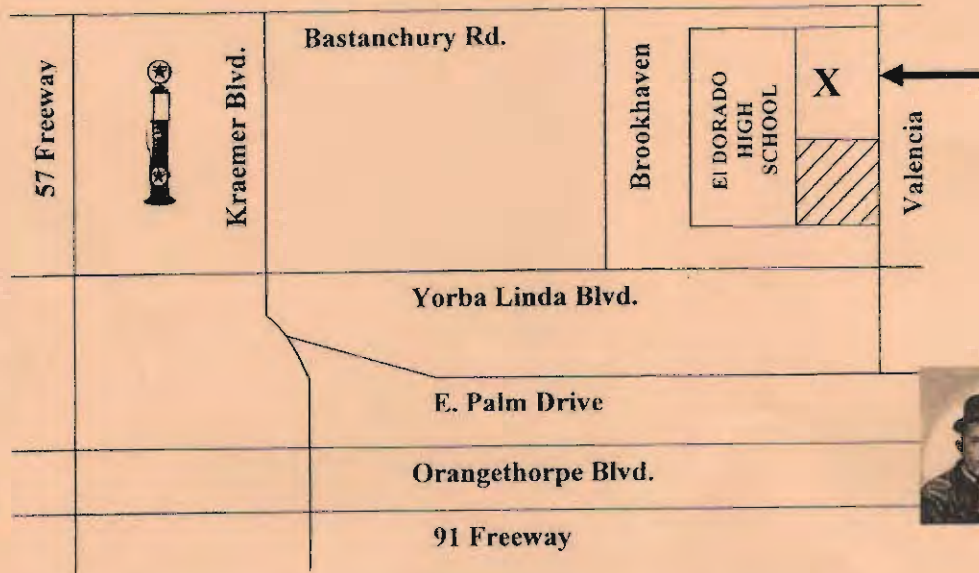

19th Annual Orange County Model T Ford Club PRE WAR (WWII) PARTS EXCHANGE & CAR SHOW

SATURDAY- June 25, 2016

6:00 a.m. to 2:00 p.m.

RAIN OR SHINE

Spaces are Double: Side by Side (20' L x 20' W) or Pull Thru (40' L x 20' W).
El Dorado High School * 1651 Valencia Ave * Placentia 92870

Name: _____

Address: _____

City: _____ Zip: _____

Phone: _____ Space _____ Pull Thru Side/Side \$ _____

Payable to: ORANGE COUNTY MODEL T FORD CLUB (OCMTFC)
Mail to: C/O: Ronnie Eliot, 2525 N. Santiago Ave, Santa Ana, CA 92706