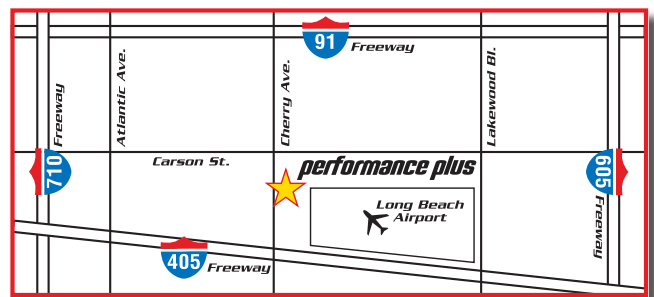

PARTY DETAILS:

- **PARTY 6 PM TO 8:30 PM**
- **OPEN TO EVERYONE**
- **LIVE MUSIC**
- **BBQ AVAILABLE FOR PURCHASE**
- **BOUNCE HOUSE**
- **OPPORTUNITY RAFFLES**
- **ROXANNE'S 9 TAP BEER TRUCK**

ALL PROCEEDS GO TO OUR 19TH ANNUAL FOOD DRIVE!

PRE-REGISTRATION AVAILABLE
CONTACT STORE FOR MORE INFO

562.988.0211