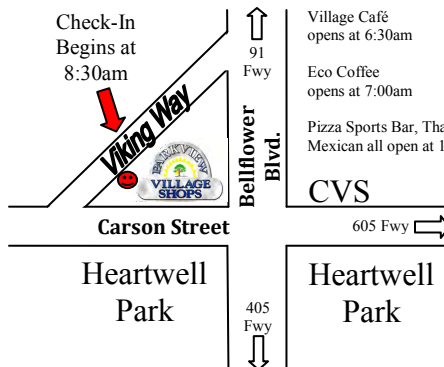

F
R
E
E
Car
Show

Race Car

Trackless Train Rides

Flyer downloaded from www.SoCalCarCulture.com

F
R
E
E
Rides

FREE FACE PAINTING

Check-In
Begins at
8:30am

LIVE DJ

Parkview Village Shopping Center

North West corner of Bellflower Blvd. and Carson Street in the City of Long Beach

Car Show Participants Entry Fee is \$10 per vehicle

Make your registration check out to "Parkview Village Merchants Association" and mail to: Parkview Village 5423 E. Village Rd. Suite 200 Long Beach, CA 90808
Please include mailing address, vehicle description, contact number and Email. Show starts at 10am sharp. Non-Registered Vehicles Accepted up to 10am.