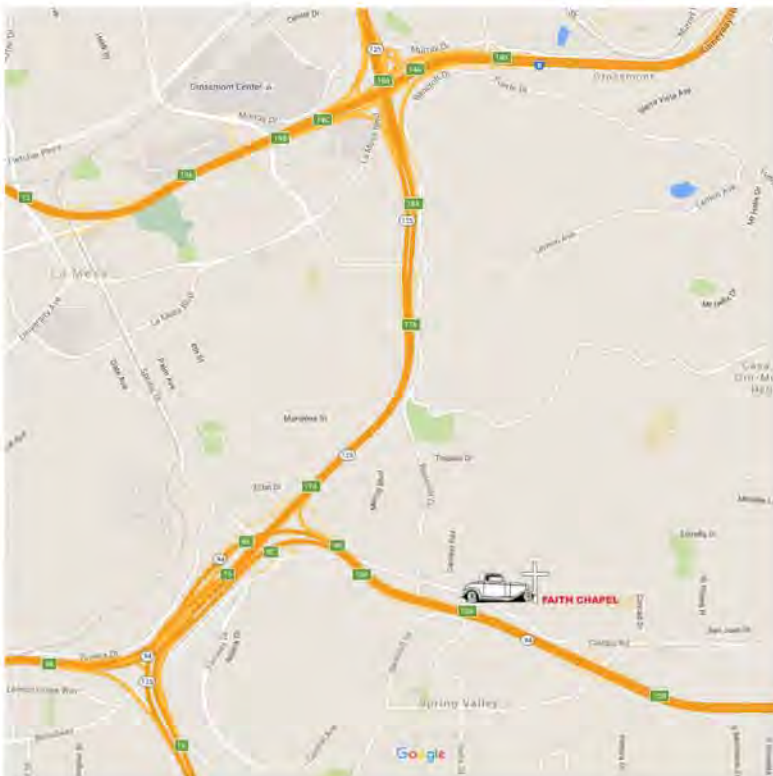

SIGNATURE: _____

CHRISTIAN RODS AND CUSTOMS

FAITH CHAPEL, 9400 CAMPO ROAD, SPRING VALLEY

SHOWTIME: 9:00 AM to 2:00 PM

ALCOHOL FREE EVENT

WE VALUE OUR NEIGHBORS' SUPPORT SO PLEASE NO REVVING OR LOUD EXHIBITIONS OF SHOW VEHICLES.

THANK YOU FOR UNDERSTANDING.

DIRECTIONS:

FROM I-8:

Exit onto CA-125 S

Take the CA-94/Spring St. Exit

Turn LEFT onto Spring St.

Turn LEFT onto Campo Road

Go 1 mile and the car show will be on the left.

FROM CA-125 N:

Take the exit onto CA-94 E

Exit Spring St. towards La Mesa

Follow signs for Campo Rd.

Turn LEFT onto Campo Rd.

Show will be about 1-mile on your LEFT

Sanctioned by

"San Diego Association of Car Clubs"