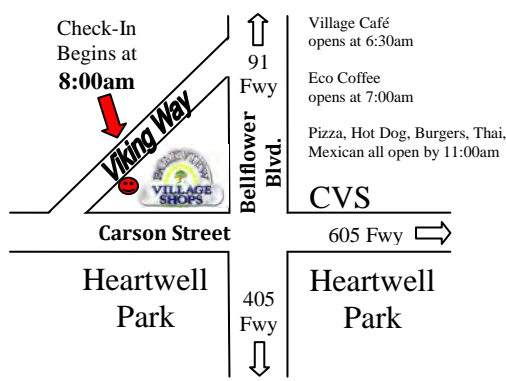

FUN FOR THE ENTIRE FAMILY

Sponsored by the Parkview Village Merchants Association...visit us at ParkviewVillage.com

F
R
E
E
 Car
 Show

Free Trackless

Race Car Rides

F
R
E
E
 Trackless
 Car Rides

Downloaded from www.SoCalCarCulture.com

FREE FACE PAINTING

LIVE DJ

Parkview Village Shopping Center

North West corner of Bellflower Blvd. and Carson Street in the City of Long Beach

Car Show Participants Entry Fee is \$10 Per Vehicle. **Pay When You Arrive.**