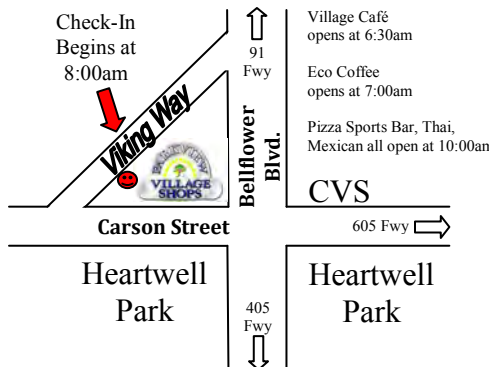

F
R
E
E
Car
Show

Race Car

Trackless Train Rides

Downloaded from SoCalCarCulture.com

F
R
E
E
Trackless
Train Rides

FREE FACE PAINTING

LIVE DJ

Parkview Village Shopping Center

North West corner of Bellflower Blvd. and Carson Street in the City of Long Beach

Car Show Participants Entry Fee is \$10 Per Vehicle

Make your registration check out to "Parkview Village Merchants Association" and mail to: Parkview Village 5423 E. Village Rd. Suite 200 Long Beach, CA 90808