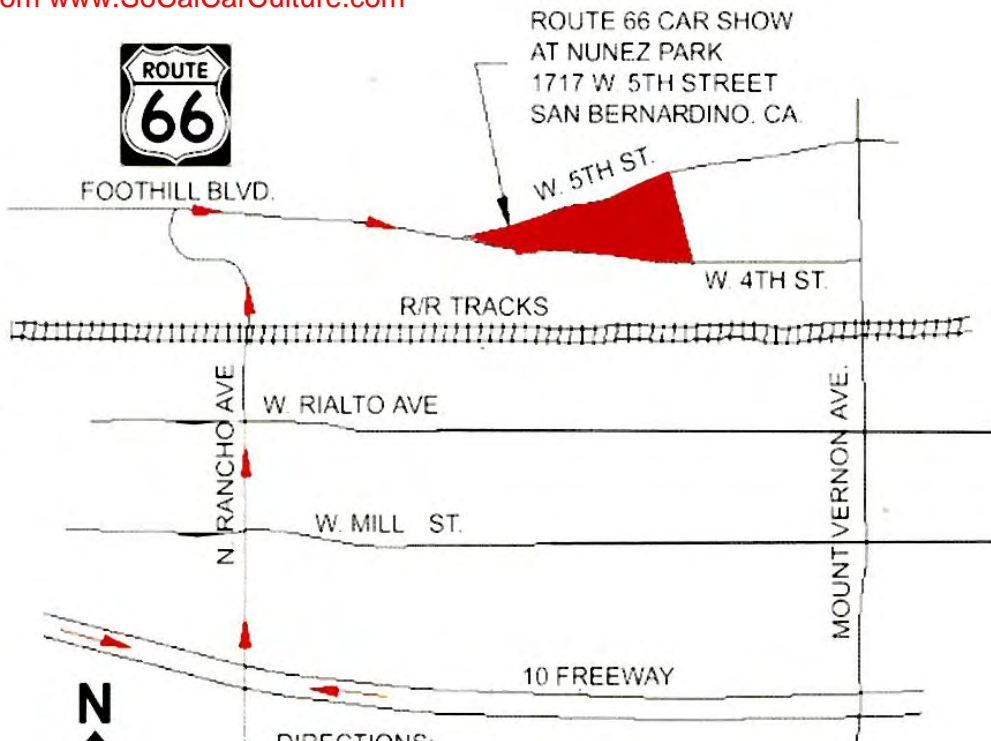

1ST SEPT 15TH 9am-9pm.
ANNUAL BOHUFF
ROUTE 66
ROCKABILLY CAR SHOW

PRESENTED BY

Wyll's
Paint & Body

ARTWORK: TICK ONE

VENDORS FOOD LIVE BANDS PIN-UP GIRLS

Flyer downloaded from www.SoCalCarCulture.com

SUPPORTED BY

**IF WE CAN'T FIX YOUR CAR
 NOBODY CAN.**
 Complete Collision Repair Since 1975
 350 N. Rancho Ave.
 San Bernardino, CA 92410
 (909) 885-5051

Qwik Parts
 Auto Salvage
 1-800-4all-parts

ROUTE 66 CAR SHOW
 AT NUNEZ PARK
 1717 W. 5TH STREET
 SAN BERNARDINO, CA

DIRECTIONS:
 10 FREEWAY EXIT RANCHO AVE.
 NORTH ON RANCHO TO FOOTHILL BLVD.
 EAST ON FOOTHILL BLVD. TO 4TH ST.
 PARK IS ON THE NORTH SIDE OF 4TH ST.