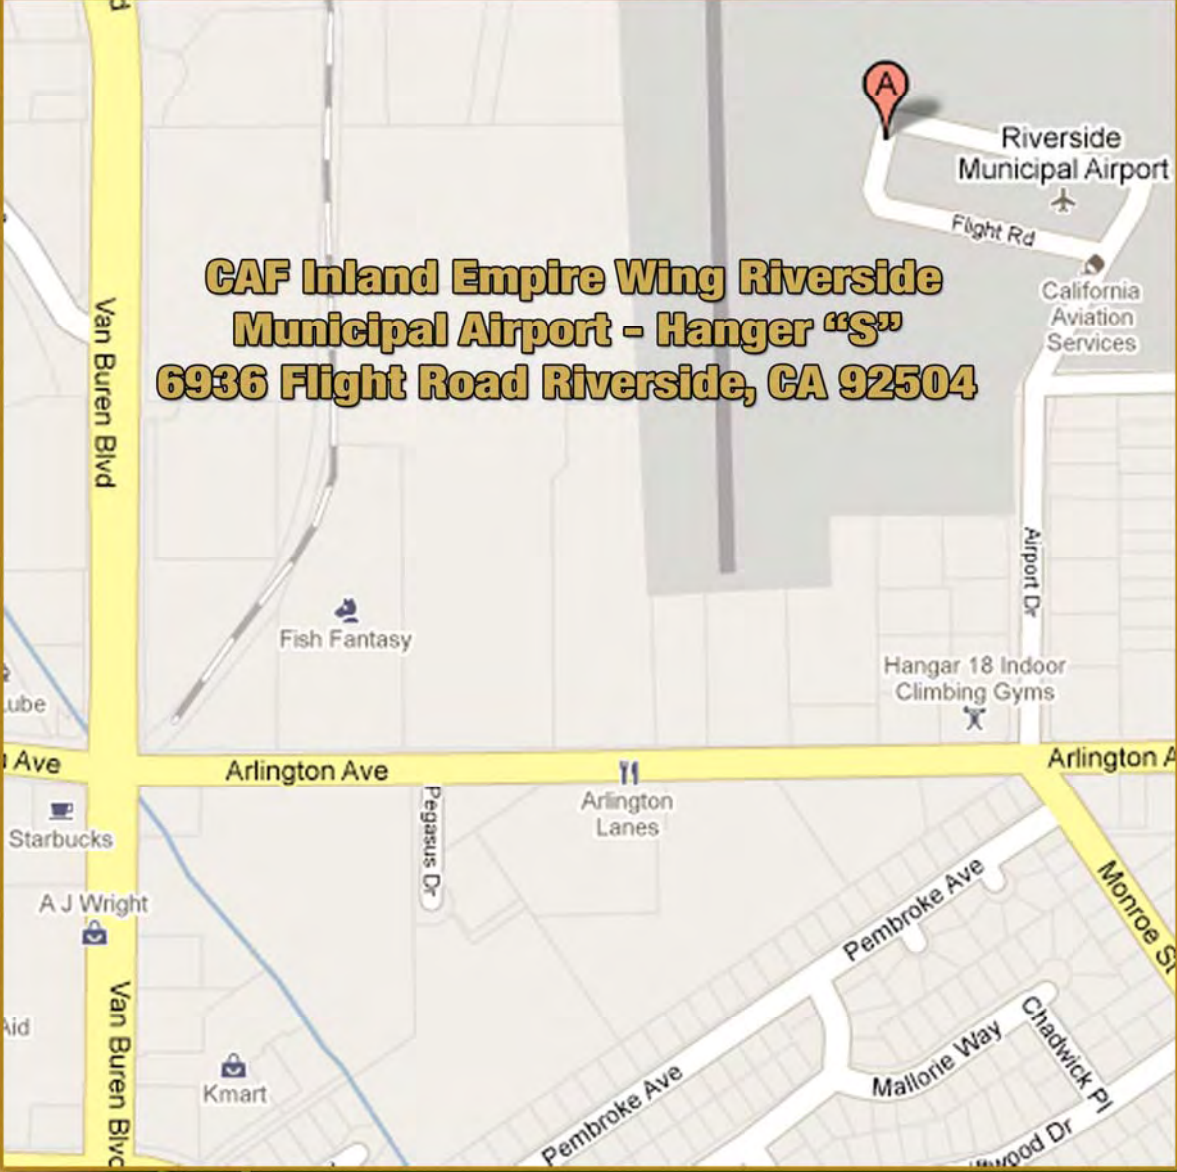

THE CAF PRESENTS

WHEELS TO WARBIRDS

CRUISE

Flyer downloaded from www.SoCalCarCulture.com

**CAF Inland Empire Wing Riverside
Municipal Airport - Hanger "S"**
6936 Flight Road Riverside, CA 92504