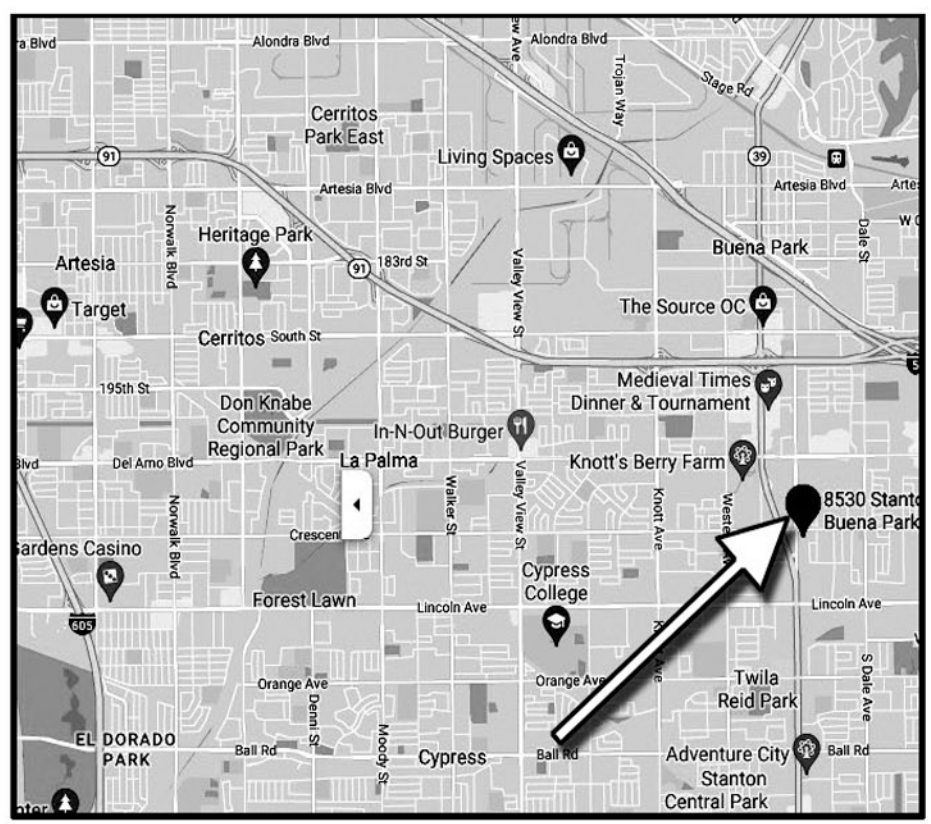

49th ANNUAL VINTAGE MG CLUB OF SOUTHERN CALIFORNIA ALL MG PARTS EXCHANGE

Sunday, Nov. 20th 2022. 8 a.m. to 12 noon.

Largest U.S. All  Parts Exchange

**Location: UFCW #324
8530 Stanton Ave., Buena Park, CA 90622-3930
(767 J4) (East of Beach Blvd. on Crescent Ave.)**

Downloaded from www.SoCalCarCulture.com

Near 5/91 interchange. Exit Beach Blvd. off the 5 or 91 freeway. Head South. Crescent & Stanton.

Restrooms Open!

**ADMISSION:
General: \$ 5.00
Vendors: \$30.00
(initial space)
\$10.00 each added
parking space**

Closest Lodging (Knotts Berry Farm)
Knotts Berry Farm Hotel
7675 Crescent Ave., Buena Park 90620
714-995-1111. 714-220-5200

**For More information, call:
John Seim
949-786-5697
kingseim@earthlink.net**