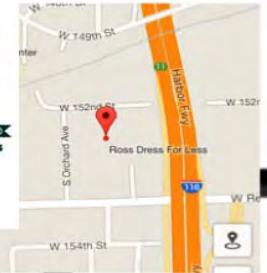

UNREALABLE
CRUISE
ASSOCIATION

UNREALABLE CRUISE ASSOCIATION 11TH ANNUAL TOY GIVEAWAY CAR & BIKE SHOW

FRIDAY, DECEMBER 19, 2014 5:00
PM - 9:00 PM

UNREALABLE CRUISE ASSOC
HAS MOVED TO:
FARMER BOYS
641 W. REDONDO BEACH BLVD
GARDENA, CA