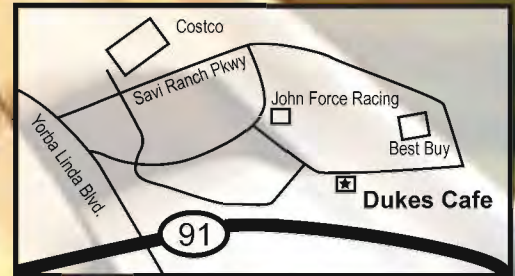

DUKES CAFE CLASSIC CAR SHOW AT SAVI RANCH

Flyer downloaded from www.SoCalCarCulture.com

1ST SATURDAY
OF EVERY MONTH

9AM

DAILY FOOD SPECIALS

Bring this flyer and receive
a free drink with food purchase

23030 Eastpark Drive
Yorba Linda, CA
714-679-0576