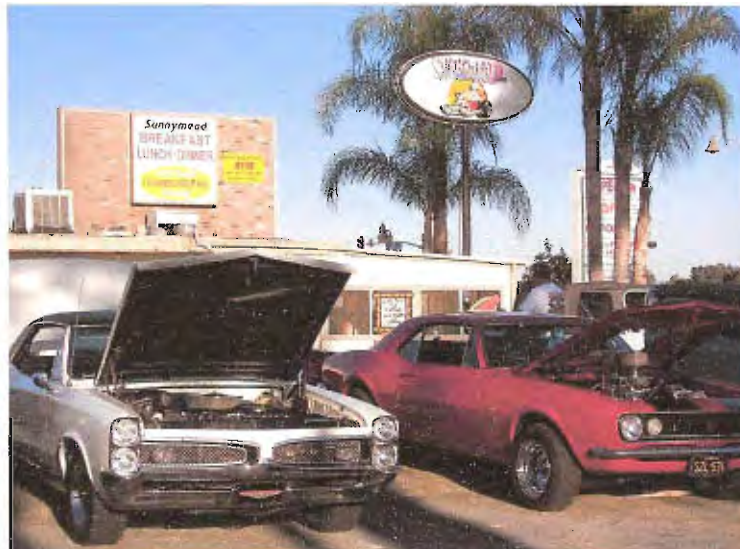

# CAR SHOW

# Sunnymead Burgers

23670 Sunnymead Blvd. , Moreno Valley

2nd Saturday of the month 4-8 pm

Flyer downloaded from [www.SoCalCarCulture.com](http://www.SoCalCarCulture.com)

awards

raffle

50/50

music trivia