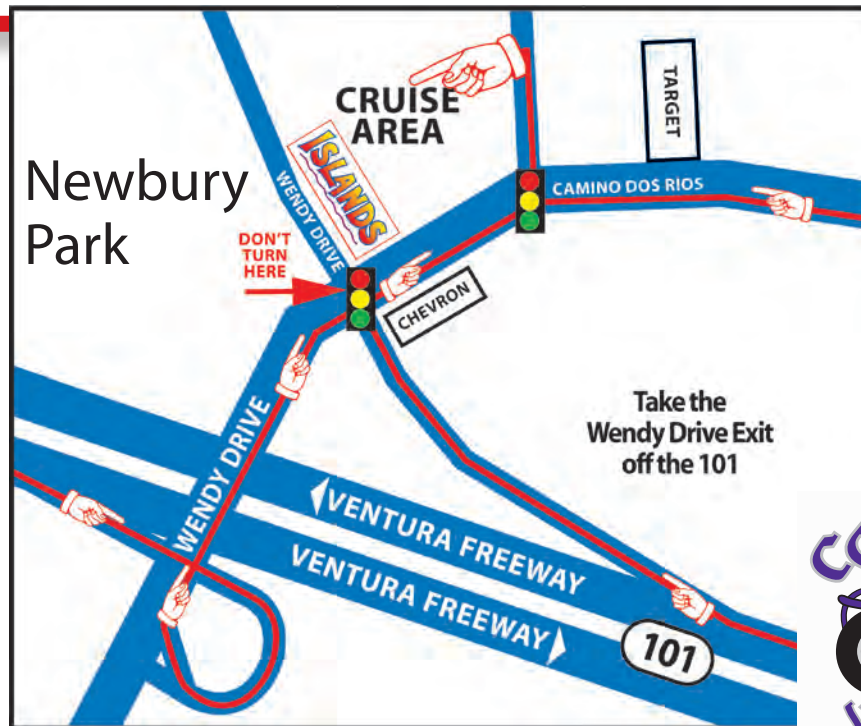

Saturday Nite Cruise

Flyer downloaded from www.SoCalCarCulture.com

FOR ALL
CRUISERS
**20%
discount
at Islands**
50/50
Raffle
Free Raffle

4:30pm to 8:00pm

**2nd & 4th Saturday
of every month**

May 8th through October 23rd

All cars welcome

(Large or small, high or low, stock or custom,
American or foreign, old or new,
two wheels to six wheels)

**Please: Don't bring anything that will take up
more then one parking space**

For more info contact Skeeter:
skeeterrader@gmail.com or 805-915-7188