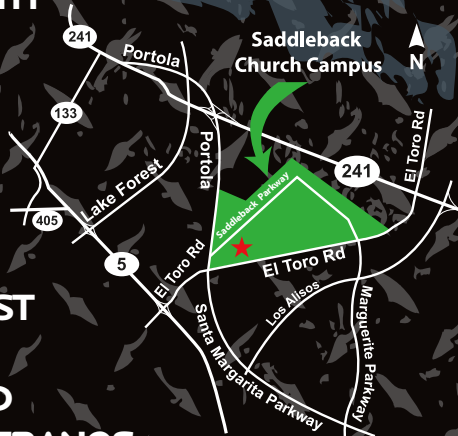

*Classic, Custom & Vintage*

*Car Show*

*Free Coffee and Donuts!!*

**WHEN:**

FIRST SATURDAY OF EVERY MONTH  
FROM 8:00 TO 11:00 A.M.

**WHERE:**

SADDLEBACK CHURCH OFFICE  
PARKING LOT  
1 SADDLEBACK PKWY, LAKE FOREST  
OFF PORTOLA PKWY BETWEEN  
EL TORO AND THE 241 TOLL ROAD  
LOOK FOR OUR SIGN AT THE ENTRANCE