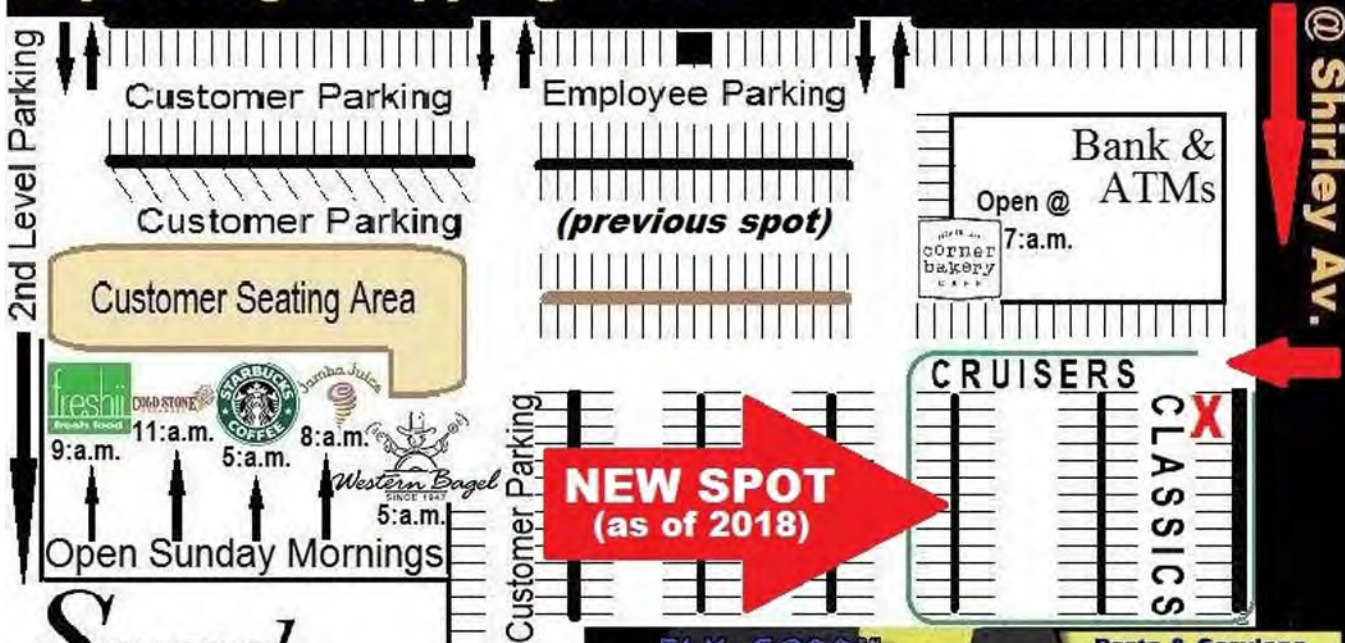

Classic CARS & COFFEE

FREE CRUISE-IN!

PRE-'80 CLASSICS
PREFERRED

FREE REFILLS!

at *Western Bagel*
SINCE 2015

HAS A NEW LOCATION!

(PARKING IN SHADE BEHIND THE BANK/CORNER BAKERY)

SUNDAYS [WEATHER PERMITTING] 6-10:A.M.

(between Corbin Av. & Tampa Av. in Northridge, CA 91324)

Downloaded from www.SoCalCarCulture.com

Superking Shopping Center - 19500 Plummer St.

SoCal Cruisin'
<https://www.facebook.com/SoCalCruScene>

Classic
DASH NUMBERS

FLY-FORD RACING
ALL ROADS LEAD TO...
MARLO'S
FRAME & ALIGNMENT
Parts & Services
Modern & Classic

LIKE us on FaceBook! <https://www.facebook.com/groups/CarsCoffeeBagels>

...OR... Send your contact information to: carscoffeebagels@yahoo.com