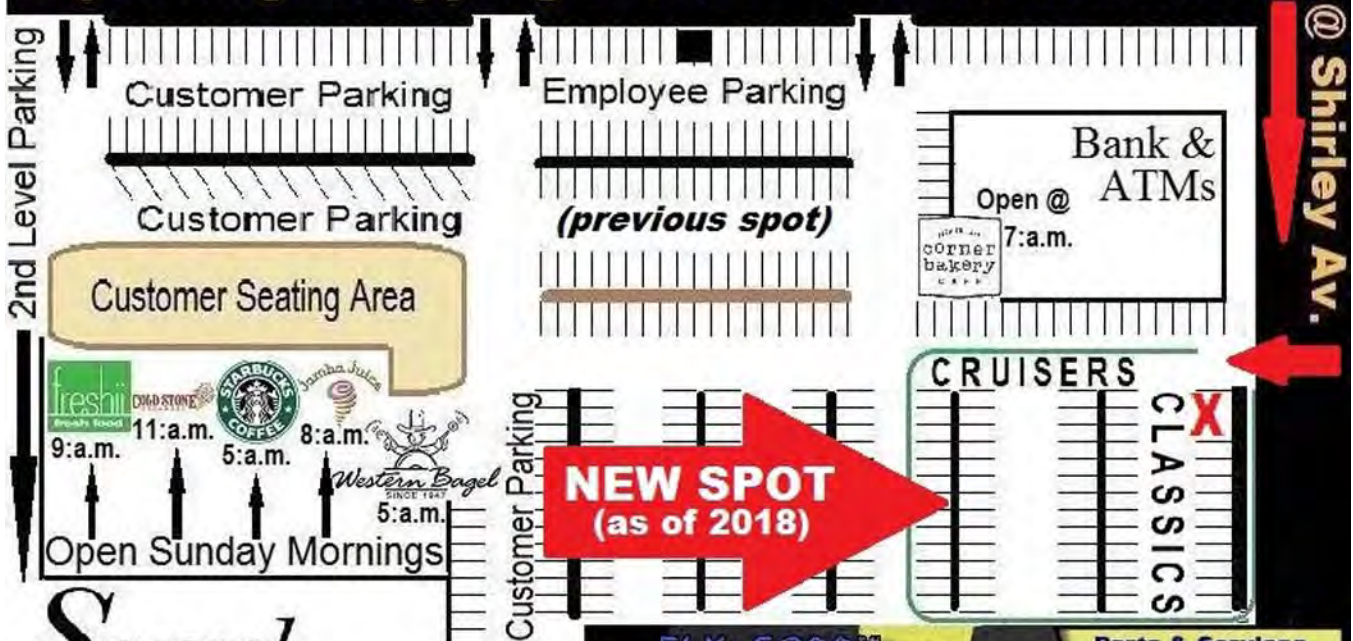

Classic CARS & COFFEE

FREE CRUISE-IN!

PRE-'80 CLASSICS
PREFERRED

FREE REFILLS!

at *Western Bagel*
SINCE 2015

HAS A NEW LOCATION!

(PARKING IN SHADE BEHIND THE BANK/CORNER BAKERY)

SUNDAYS [WEATHER PERMITTING] 6-10:A.M.

(between Corbin Av. & Tampa Av. in Northridge, CA 91324)

Downloaded from www.SoCalCarCulture.com

Superking Shopping Center - 19500 Plummer St.

SoCal Cruisin'
<https://www.facebook.com/SoCalCruScene>

Classic
DASH NUMBERS

FLY-FORD RACING
ALL ROADS LEAD TO...
MARLO'S
FRAME & ALIGNMENT
Parts & Services
Modern & Classic

LIKE us on FaceBook! <https://www.facebook.com/groups/CarsCoffeeBagels>

...OR... Send your contact information to: carscoffeebagels@yahoo.com