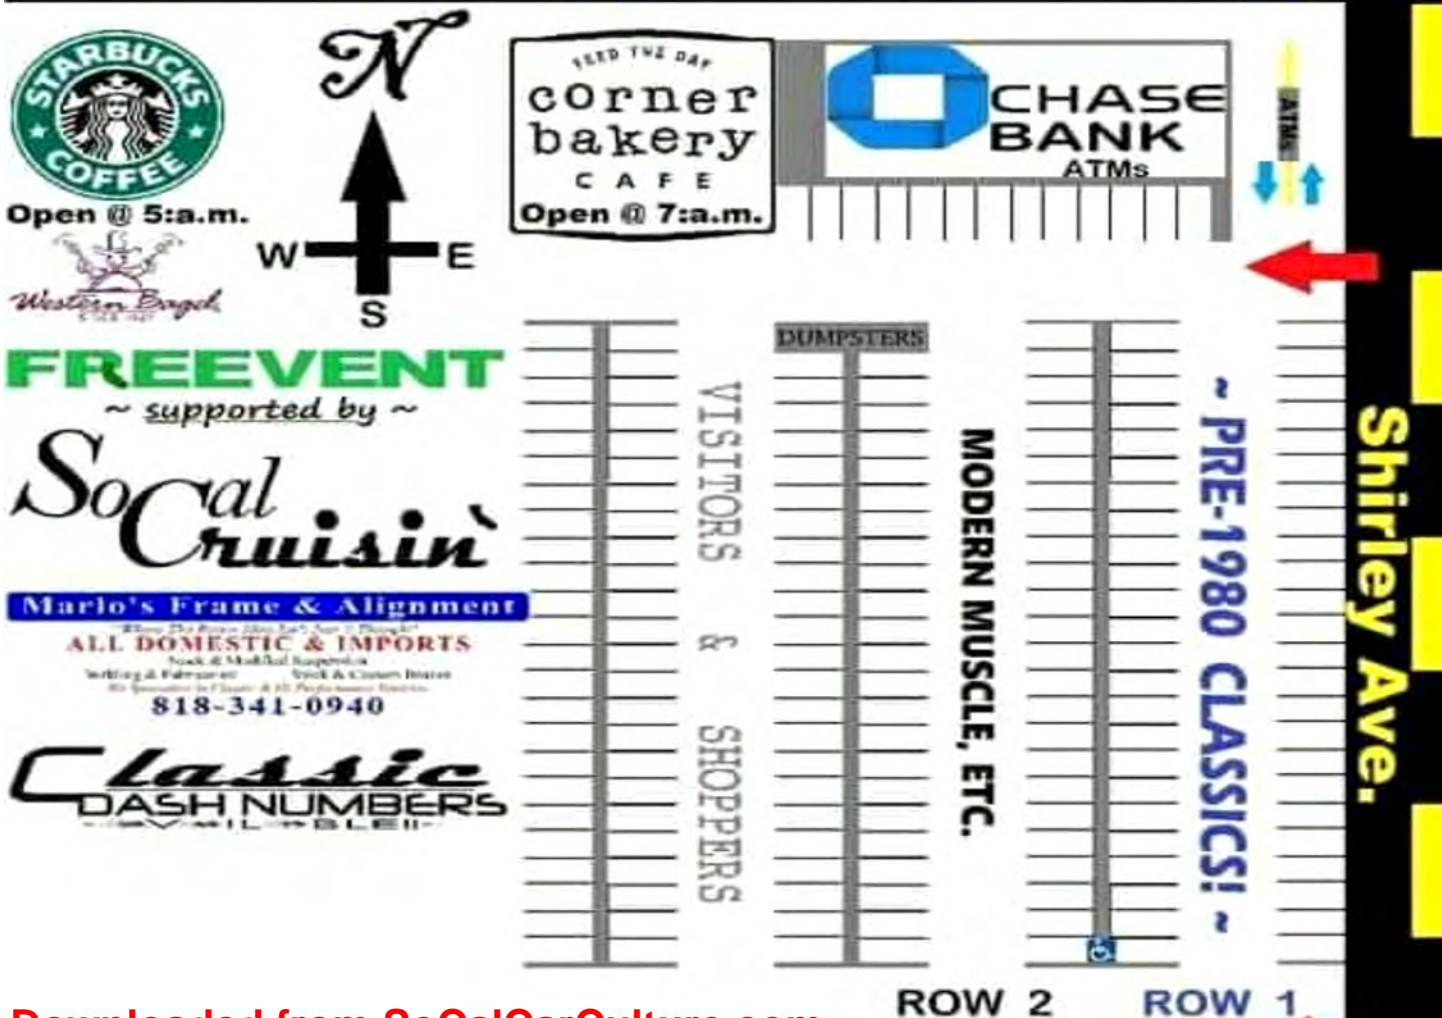

Classic

CARS & COFFEE

with Western Bagel

CELEBRATING **PRE-1980** CLASSICS EVERY SUNDAY MORNING [6:00 - 10:A.M.]

19500 PLUMMER ST. - NORTHRIDGE

Downloaded from SoCalCarCulture.com

16 reactions

3 comments