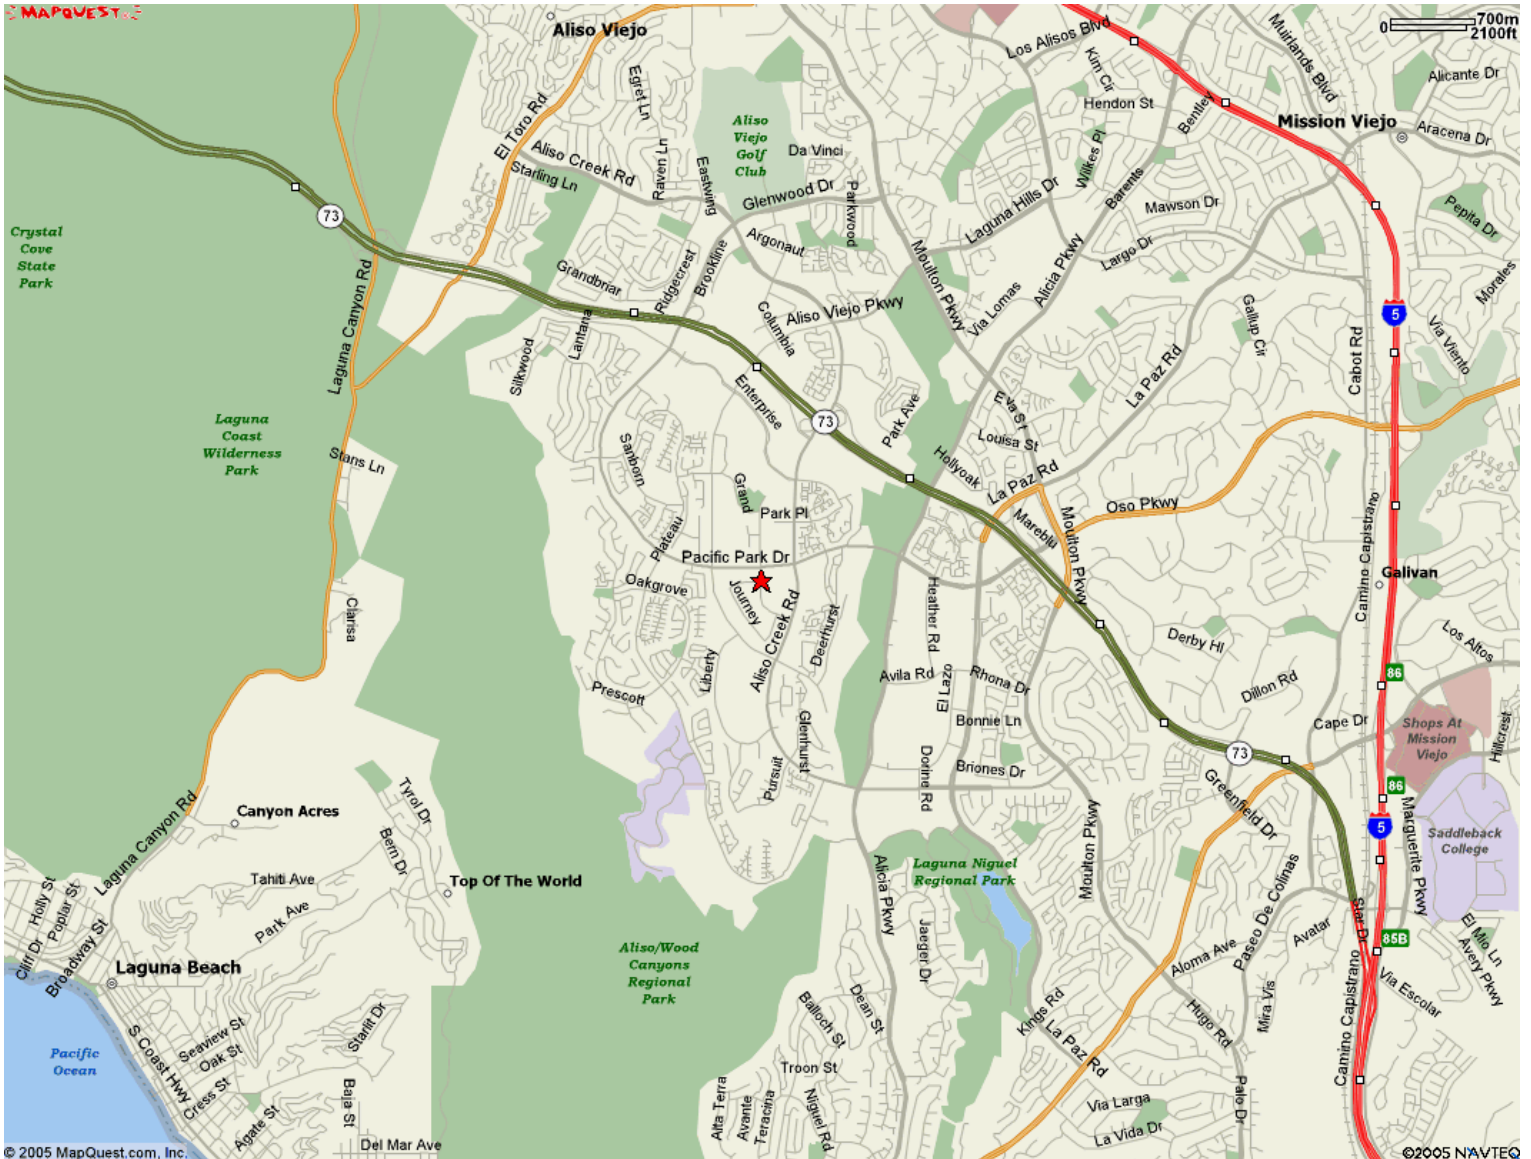

Don't have a car for show? **No Problem!**
Drop by for great coffee and cruise aisles of beautiful cars

Located at
1 Journey, Aliso Viejo, CA 92656
(attached to the Aliso Viejo Public Library)
(949) 716-5100

www.theneighborhoodcup.com

Flyer downloaded from www.SoCalCarCulture.com

Sponsored by

Shara Valo

slvalo@yahoo.com

Cruisin' at the Cup

Every Sunday Morning
8 a.m.- 11 a.m.

1 Journey, Aliso Viejo, CA 92656
(attached to the Aliso Viejo Public
Library)
(949) 716-5100