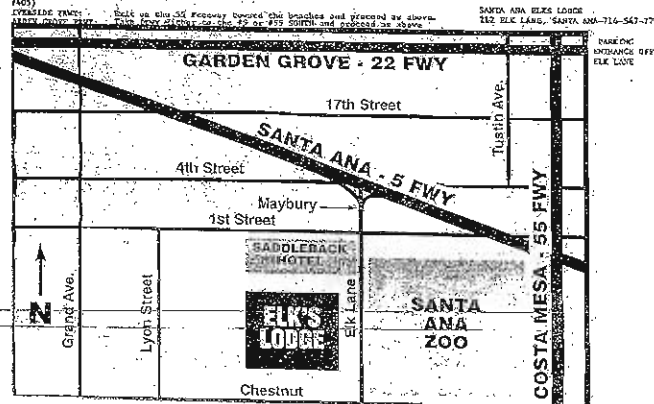

JUNE 1st.

OCTOBER 5th.

AUGUST 3rd.

NOVEMBER 2nd.

SEPTEMBER 7th.

DECEMBER 7th.

BEST OF SHOW
BEST TRUCK
MOST UNIQUE
BEST CLASSIC
BEST HOT ROD

BEST MUSCLE CAR
BEST ROADSTER
BEST CONVERTIBLE
PEOPLES CHOICE
BEST CUSTOM

**GATED
PARKING
LOT**

Flyer downloaded from www.SoCalCarCulture.com

FREE REGISTRATION

**DRINK
SPECIALS**

11am to 2pm

FREE COFFEE AND DONUTS BEFORE 11AM.

**LIVE
ENTERTAINMENT**

Santa Ana Elks Club

212 S. Elk Lane

Santa, Ana, CA 92701

(behind Saddleback Hotel)