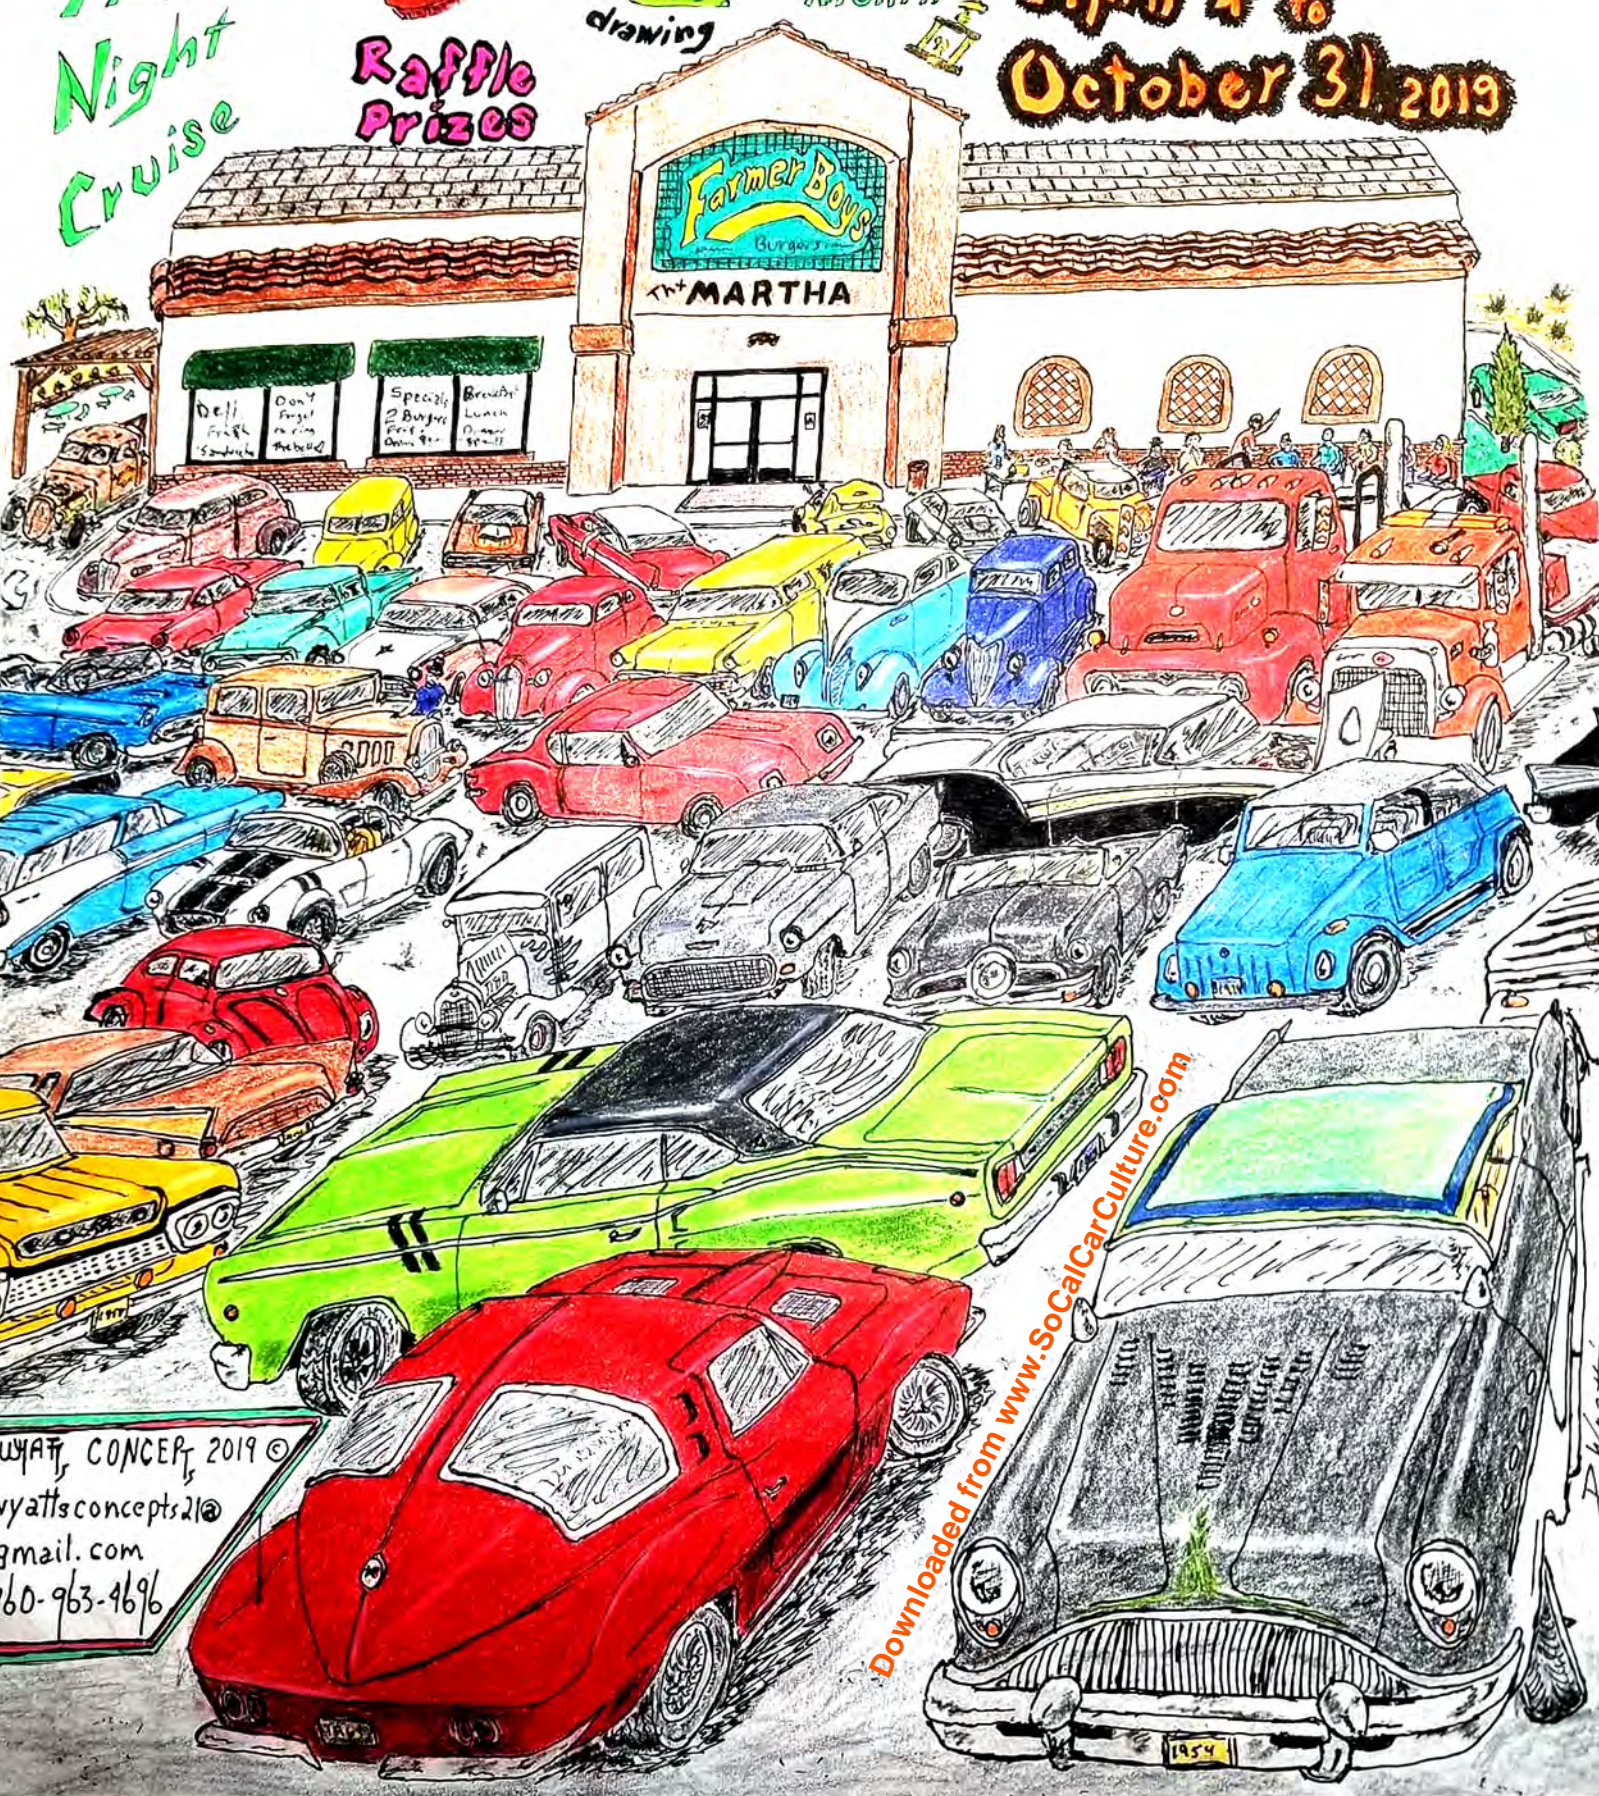

The Bushwhacker's Dash Plaques

Thursday
Night
Cruise

pick of the
Month

5/50
drawing

April 4 to
October 31 2019

Raffle
Prizes

WYATT, CONCEPTS 2019 ©
wyattsconcepts21@gmail.com
760-963-4696

Downloaded from www.SocalCarCulture.com

4 - 8:p.m. at: 14280 Bear Valley Road in Victorville, CA