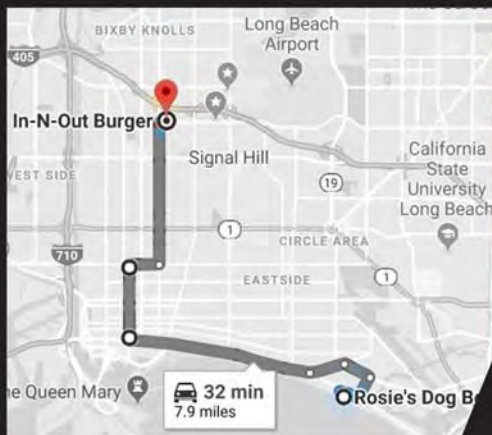

◆ ◆ ◆ ◆ ◆

LONG BEACH

Cruise Night

CALIFORNIA

Downloaded from www.SoCalCarCulture.com

Every Tuesday

- Meet at Rosie's Dog Beach parking lot
- Leave the Beach by 8pm
- Head to the In N Out in Signal Hill over around 9pm