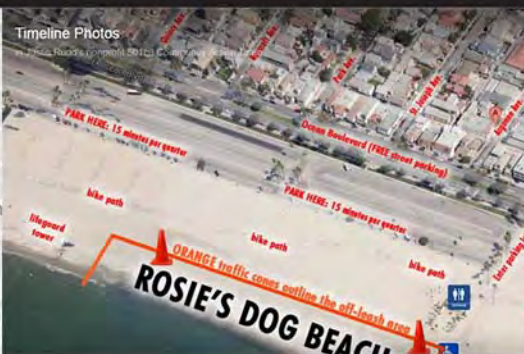

◆ ◆ ◆ ◆ ◆

LONG BEACH

Cruise Night

CALIFORNIA

Downloaded from www.SoCalCarCulture.com

Every Tuesday

- Meet at Rosie's Dog Beach parking lot
- Leave the Beach by 8pm
- Head to the In N Out in Signal Hill over around 9pm