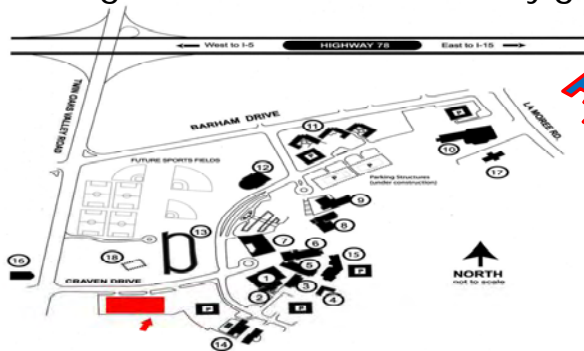

April - Sept. 2010

Contact: Sergeant Herman Hernandez at 760.750.4567 or www.csusm.edu/police

*Liability Release: In consideration of the acceptance of participation and or attendance of this event, all participants and or attendees, to this and future events, agrees to release and discharge the San Diego Farmers' Market, Cal State San Marcos University, including its University Police Department, all committees, representatives, agents, employees, volunteers, as well as any State University affiliates, from and against any and all known and unknown damages, injuries, claims, judgments, and/or losses that the participant, their property, or guests may sustain or incur as a result of their participation in and or attendance of this event.