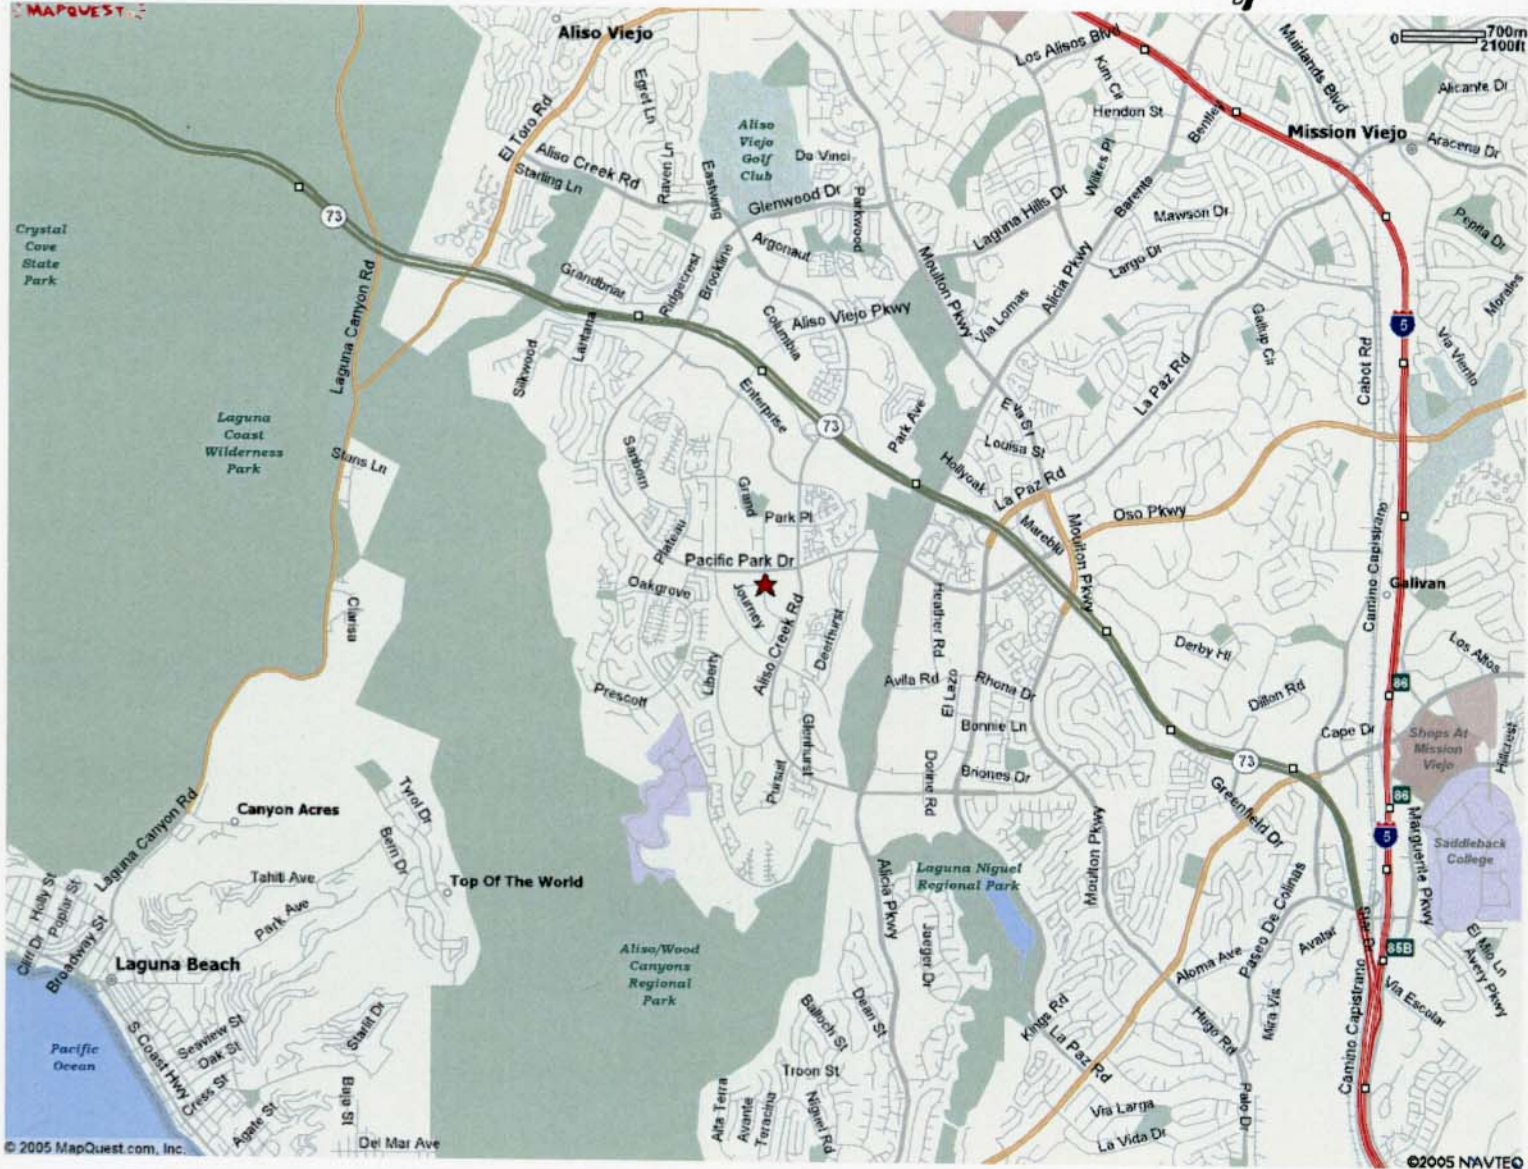

the neighborhood cup  
more than just coffee

Located at

1 Journey, Aliso Viejo, CA 92656

(attached to the Aliso Viejo Public Library)

(949) 716-5100

[www.theneighborhoodcup.com](http://www.theneighborhoodcup.com)

# *Cruisin' at the Cup*

Every Sunday Morning  
8 a.m.- 11 a.m.

1 Journey, Aliso Viejo, CA 92656  
(attached to the Aliso Viejo Public  
Library)  
(949) 716-5100  
[www.theneighborhoodcup.com](http://www.theneighborhoodcup.com)